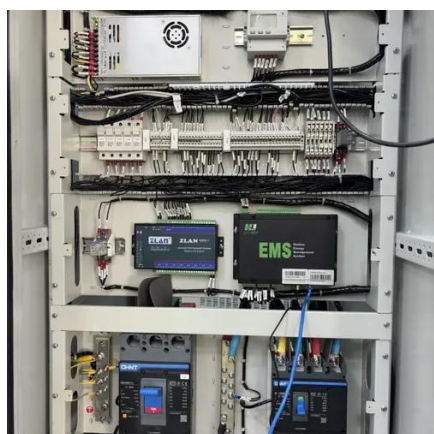

Circuit Breakers

We carry MCBs, MCCBs, and ELCBs from all major switchgear manufacturers. If you would like more information on the application of circuit breakers, please visit our technical information ...