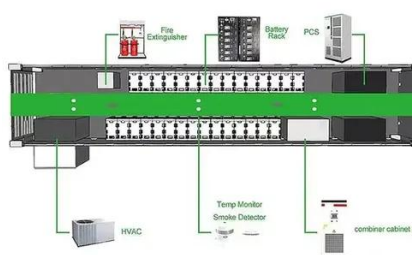

home

PowerGlow focuses on helping Kiwi families and businesses harness solar energy for sustainable living. With extensive experience, we are dedicated to delivering high-quality products and ...