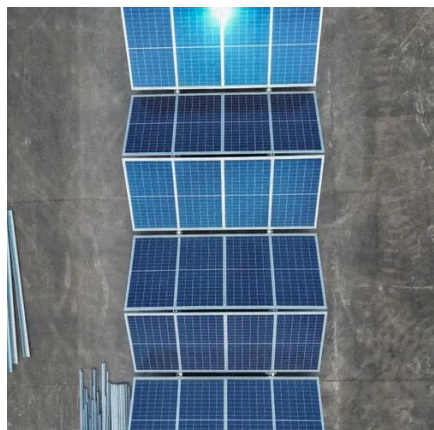

High quality on solar container grid inverter in Auckland