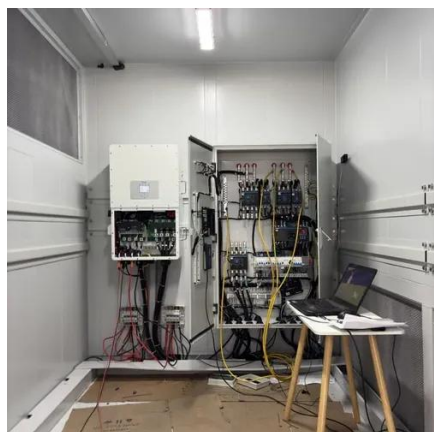

SMA

The right device for each application: for all solar module types, for grid-connection and off grid applications. For small houses up to commercial solar systems in the Megawatt range.