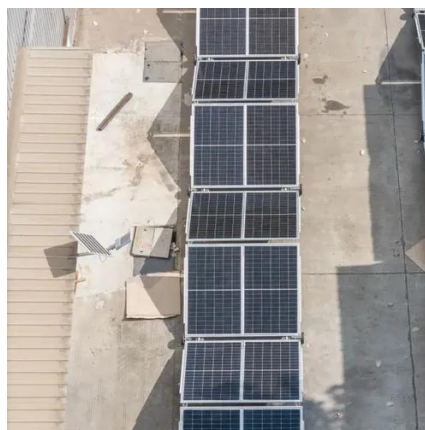

40 Watt Solar Area Light , 8000 Lumens

40W Solar Area Light delivers 8000 lumens of bright 4000K lighting, replacing 250W metal halide fixtures with zero electricity costs. Perfect for parking lots and walkways. IP65 rated, 100,000hr ...