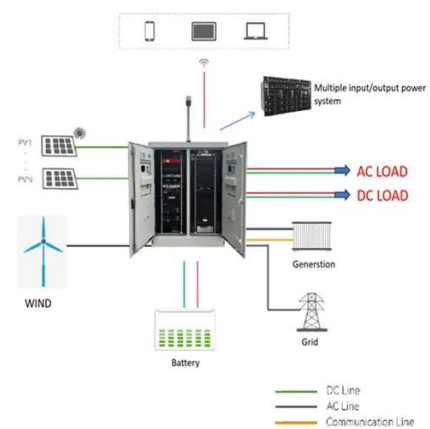

40 Watt Solar Area Light , 8000 Lumens

40W Solar Area Light delivers 8000 lumens of bright 4000K lighting, replacing 250W metal halide fixtures with zero electricity costs. Perfect for parking lots and walkways. IP65 rated, 100,000hr ...