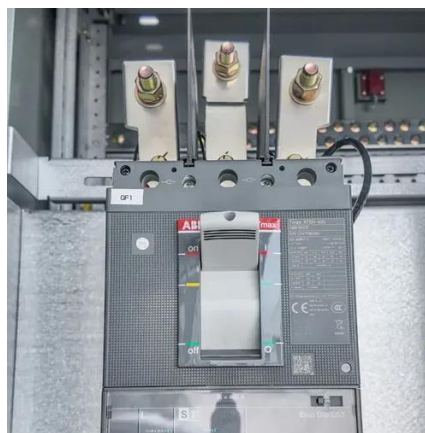

Breakers

Circuit Breaker Circuit Breaker Plug-in Type, Screw Type Terminal 2P, 220V~ Quick View