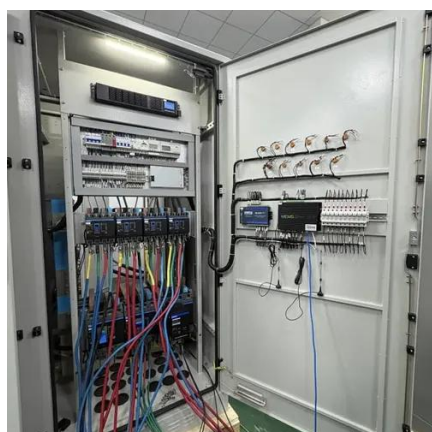

ROYU CIRCUIT BREAKER BOLTON (15A to 60A)

Royu circuit breaker has available 15, 40A or 60A with 240V. It also features secure bolt-on connection & screw terminals for safe installation

New Product *Royu DC

New Product ? *Royu DC Rated Miniature Circuit Breaker - DC Type MCB - DC Circuit Breaker - Miniature Type, Din Rail Type - 2pole, from 16amps to 63amps Available @ Megawatts ...

BUILDMATE Royu Mini Circuit Breaker Bolt-On ...

Compact Design: Mini circuit breakers have a small form factor that saves ...