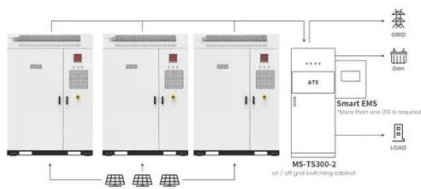

Application scenarios of energy storage battery products