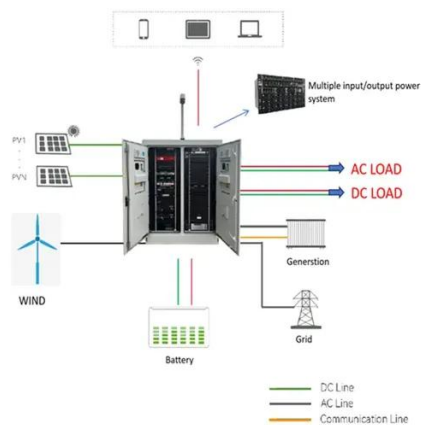

[Inverter Size Calculator , Find Your Perfect Power Match](#)

The inverter size calculator takes the guesswork out of choosing the right inverter. Simply select your appliances below, and you'll instantly see the inverter size you need.

[What Size Inverter Do You Need for Your Home?](#)

To calculate or determine what size inverter can meet your energy requirements, you need to calculate the total power of all the appliances ...

[The Only Inverter Size Chart You'll Ever Need](#)

We have created a comprehensive inverter size chart to help you select the correct inverter to power your appliances.