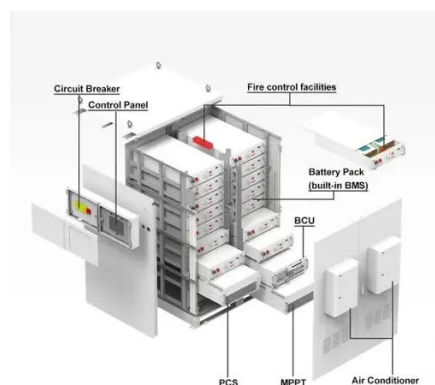

[Unity\(TM\) Outdoor Integrated Base Station 2W](#)

This compact base station integrates the 5G baseband module and radio module, pre-installed the SageRAN`s Engine(TM) 5G L2 L3 software, to provide a high performing 5G wireless access ...

Communication Base Station

A denser base station layout is required to support the coverage and capacity requirements of 5G networks. Tian-Power outdoor integrated system provides 5G communication base stations ...