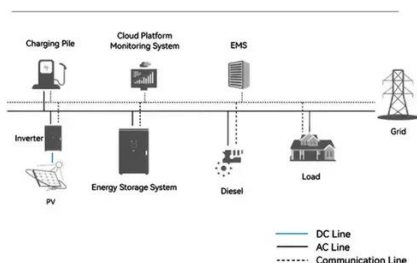

How Much Power Does a Solar Panel Produce?

Most residential solar panels produce electricity with 15% to 20% efficiency. Researchers are working toward models with up to 50% efficiency.

The U.S. Department of ...

System Topology

How Much Energy Does A Solar Panel Produce?

If you're thinking about going solar, one of your biggest questions is likely: how much electricity can a solar panel actually ...

How Much Power Does A Solar Panel Produce?