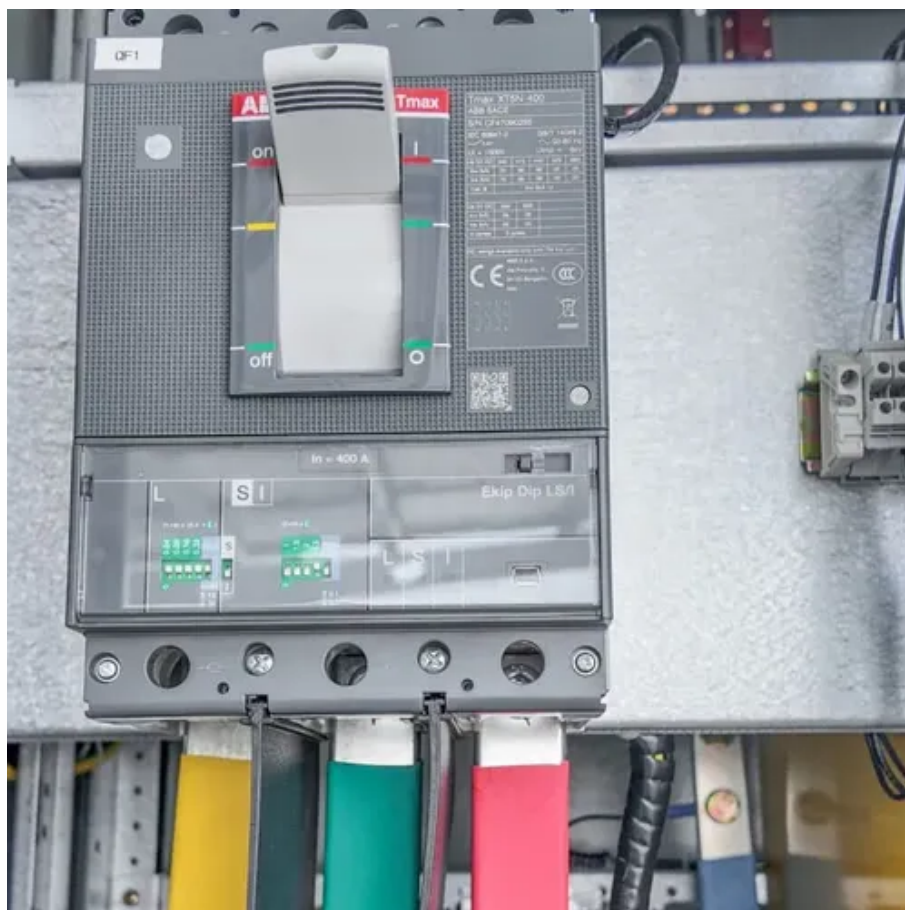

How to find base station equipment outdoors