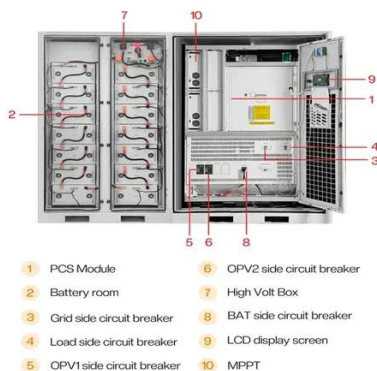

[[News] Huawei's New 5G Base Stations 'De-Americanize,' ...](#)

Chinese media reports reveal that Huawei is poised to introduce a groundbreaking 5G base station with an unprecedented feature - ultra-low power consumption, requiring only ...

Red Dot Design Award: Huawei 5G AAU

With the Huawei 5G AAU base station, it is possible to set up extensive, fast and stable 5G networks in densely populated cities. The innovative bionic ...

du Partners With Huawei to Launch UAE's First Multi-Band Indoor 5G Base

du and Huawei are rolling out the UAE's first customised multi-band indoor base station to eliminate dead zones in busy malls, offices, and VIP venues.

Exploring Huawei's Advanced 5G Base Station Technology: Key ...

Huawei's advanced 5G base stations are pivotal in shaping the future of connectivity. With enhanced capacity, energy efficiency, and network optimization capabilities, ...