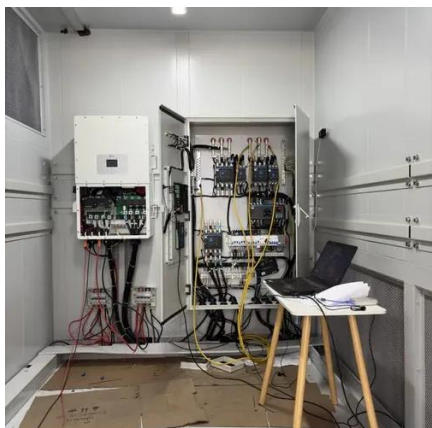

Huawei Berlin solar Glass