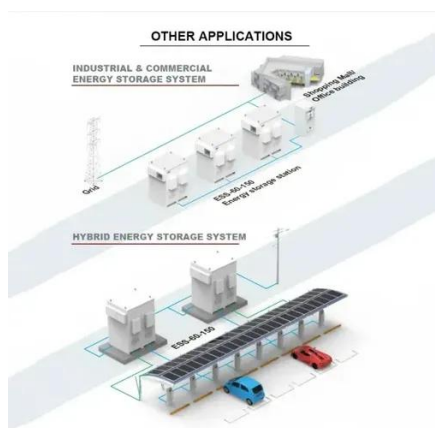

### [Huawei Solar Battery System Puts Consumers in Charge](#)

Beyond the Huawei LUNA S1 residential energy storage system, the company's residential smart PV solution establishes an all-in-one home energy management system that ...

## [Smart Home Energy Management . HUAWEI Smart PV Global](#)

Discover the Huawei Smart Home Energy Management designed for installers. Streamline solar project installation and management with

advanced tools and features.