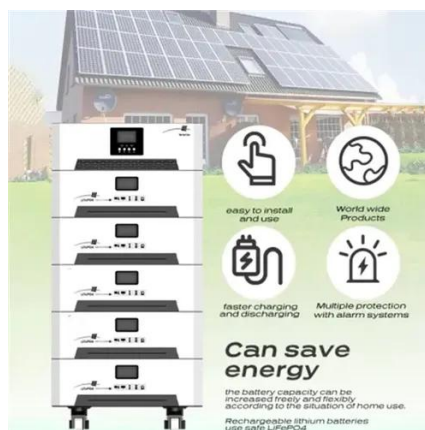

[Can Huawei inverters provide off-grid power](#)

Huawei inverters provide off-grid power Should you install a hybrid inverter if you're connected to the grid? give homeowners peace of mind and autonomy. A homeowner in Ontario installs ...