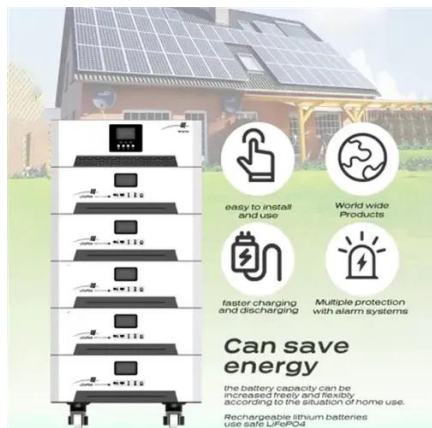

Huawei's easy-to-use solar inverter