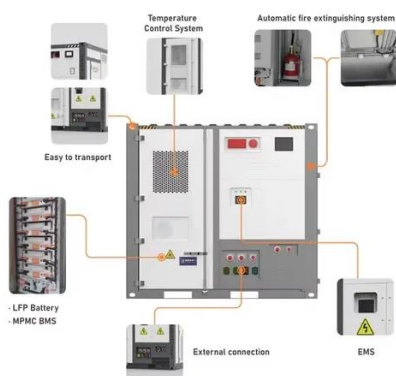

[Huawei Solar Inverter Complete Guide 2025: ...](#)

Huawei's commercial inverter range extends to utility-scale applications with models reaching 330kW capacity. These commercial ...