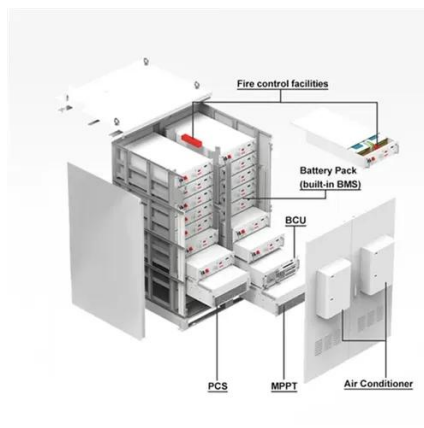

The Indian Army had posted a bid for a 4G LTE NIB solution, and Signaltron's proposal stood out in stringent technical trials. The compact Sahyadri

NIB, weighing just 7 ...

Indian Army Inducts First Indigenous Chip-Based 4G Mobile Base Station