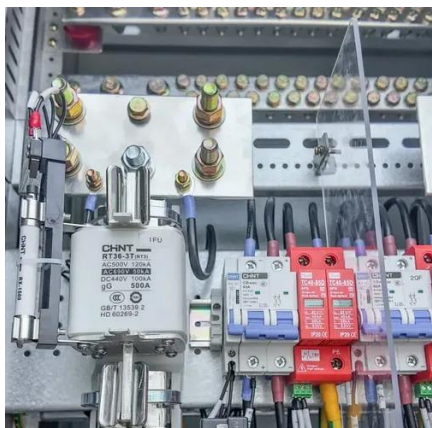

Indian container generator manufacturers

Indian container generator manufacturers

[1946 Indian Chief , Indian Motorcycle Forum](#)

A forum community dedicated to Indian Motorcycle owners and enthusiasts. Come join the discussion about performance, modifications, troubleshooting, maintenance, and ...