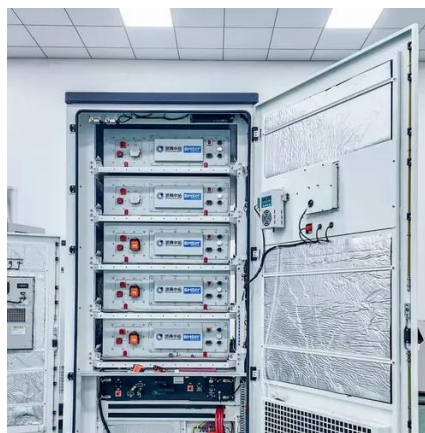

[List of Indian Dealerships in the United States and Canada](#)

I know there is some interest in having a comprehensive list of Indian dealerships, so I used Indian's website and a US zip code chart to find as many dealerships as I could. I ...