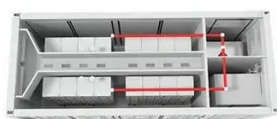

5G Base Station 48V Rectifier Outdoor Power Supply

The Soetek Switch Mode Power Supply is a highly integrated outdoor 5G micro base station power supply system, it combines AC input power ...