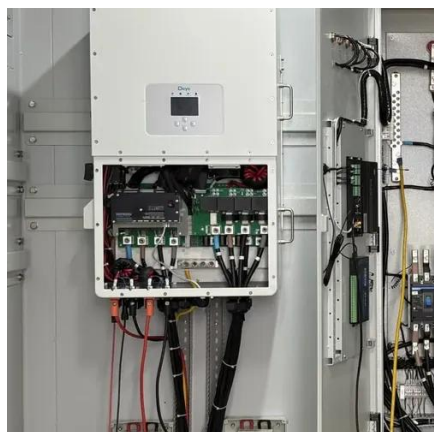

[INTEGRATED Definition & Meaning , Dictionary](#)

INTEGRATED definition: combining or coordinating separate elements so as to provide a harmonious, interrelated whole. See examples of integrated used in a sentence.