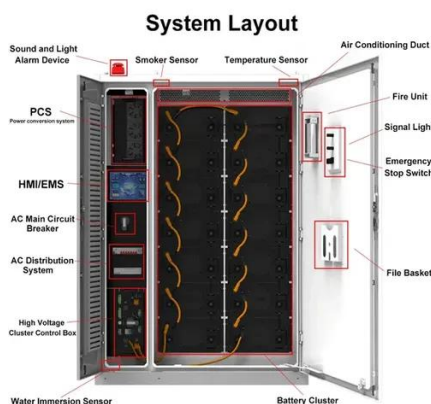

Soetek's Highly Integrated Telecom Power System Solves Outdoor Base

Soetek's 5G base station power system, with its highly integrated design, injects stable and robust vitality into 5G base stations worldwide, supporting the creation of a truly ...