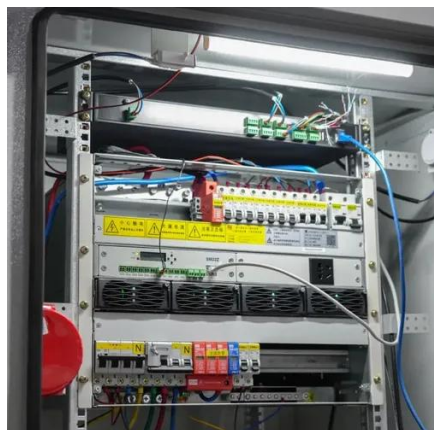

Inverter 1000W 12

[12V 1000 Watt Pure Sine Wave Inverter, Renogy US](#)

Power your off-grid or RV setup with the 1000W 12V Pure Sine Wave Inverter. Experience cleaner, safer, and more efficient energy conversion anywhere.