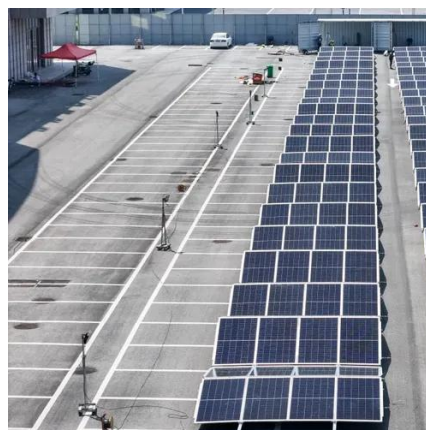

[1000W Pure Sine Wave Inverter 12V DC to 120V ...](#)

The Renogy 1000W Pure Sine Wave Power ...

[12V 1000 Watt Pure Sine Wave Inverter, Renogy US](#)

Power your off-grid or RV setup with the 1000W 12V Pure Sine Wave Inverter. Experience cleaner, safer, and more efficient ...

[Renogy 1000W Pure Sine Wave Inverter with ECO Mode, 12V ...](#)

The Renogy 1000W Pure Sine Wave Inverter (New Edition) is perfect for most off-grid systems, whether for a van, semi-trucks, 5th wheels, cabin,