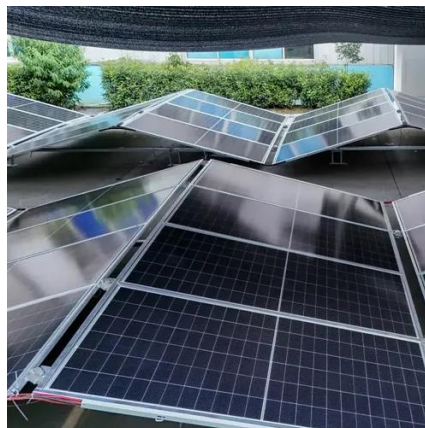

[12V 5000 Watt Pure Sine Wave Inverter](#)

Pure sinusoidal inverter provides a reliable and efficient solution for delivering high-quality AC power from DC sources, ensuring smooth operation of ...

[MWXNE 5000W Power Inverter Pure Sine Wave ...](#)

MWXNE 5000 Watt Power Inverter with 2 AC outlets, 2 18W USB-A ports, a 24W USB-A port, and a 60W USB-C (type-C) PD port for fast charging. 4 ...