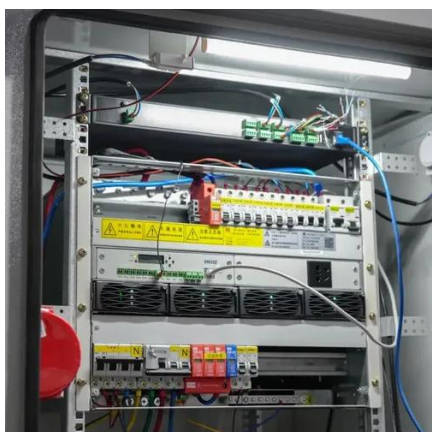

[12V 5000 Watt Pure Sine Wave Inverter](#)

Pure sinusoidal inverter provides a reliable and efficient solution for delivering high-quality AC power from DC sources, ensuring smooth operation of ...

[MWXNE 5000W Power Inverter Pure Sine Wave ...](#)

MWXNE 5000 Watt Power Inverter with 2 AC outlets, 2 18W USB-A ports, a 24W USB-A port, and a 60W USB-C (type-C) PD port for fast charging. 4 ...

[12V 5000 Watt Pure Sine Wave Inverter](#)

Pure sinusoidal inverter provides a reliable and efficient solution for delivering high-quality AC power from DC sources, ensuring smooth operation of sensitive equipment and maintaining ...

[Top 10 5000 Watt Continuous Power Inverters for ...](#)

Power inverters convert dc battery power to ac electricity, essential for running common appliances. A 5000 watt inverter handles ...