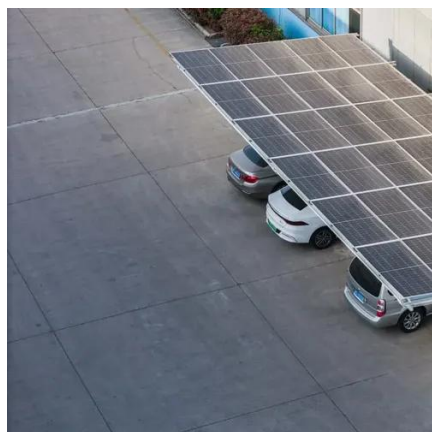

Buy Pure Sine Power Inverter: 5000W 12V DC to ...

Outdoor Cabinet BESS
50 kWh/500 kWh Battery Storage System
Industrial and Commercial Energy Storage

- All In One**
Integrating battery packs
- High-capacity**
50-500kWh
- Degree of Protection**
IP54
- Operating Temperature Range**
-20~60°C (Derating above 50 °C)
- Intelligent Integration**
integrated photovoltaic storage cabinet
- Rated AC Power**
50-100kW
- Altitude**
3000m(>3000m derating)

Stock Preferred

Shop Stock Preferred 5000W Modified Sine Wave Power Inverter with 3 Outlets, 4 USB Ports, and LED Display - 12V to 110V Red products at Best Buy. Find low everyday prices and buy ...

MWXNE 5000W Power Inverter Pure Sine Wave 12V DC to 110V ...

Cummins 5,000W Power Inverter, 12V to 110V, 4 AC Outlets, 2 ...

Transform your truck or vehicle 12 volt power into 110V AC power with this Cummins 5000W modified sine wave inverter. This powerful DC to AC 5000 watt power inverter is easy to use ...