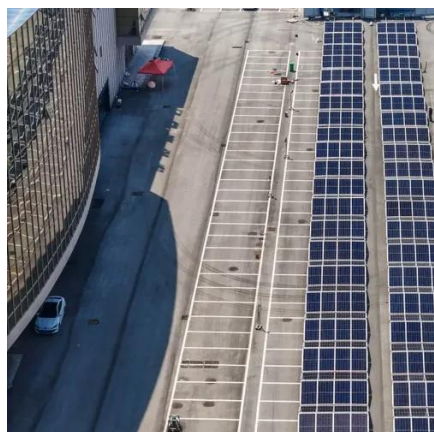

Pure Sine Power Inverter: 5000W 12V DC to 220V AC

Buy Pure Sine Power Inverter: 5000W 12V DC to 220V AC - Peak Power 10000W - Ideal for RVs, Cars - Efficient and Reliable Power Conversion at Walmart