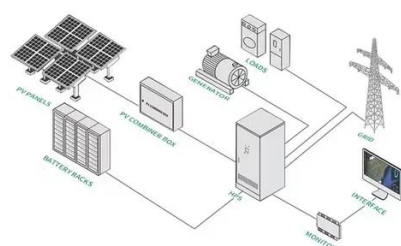

What Does An Inverter Do? Complete Guide To Power Conversion

An inverter - the crucial component that bridges the gap between different types of electrical power. As an electrical engineer with over 15 years of experience in power systems, ...

Power inverter buying guide

What is an inverter? A power inverter is a device that converts low-voltage DC (direct current) power from a battery to standard household AC (alternating current) power.

[1200W Pure Sine Wave Inverter 12V DC to 110V AC](#)

[Excellent Performance & Universal Compatibility]
- You can use 110V AC power anytime and anywhere just by connecting 1200W power inverter to 12V battery through cable.

Inverter Generators

Inverter generators supply quiet, portable power for camping, electronics, and home backup. Shop versatile generator options today at Lowe's.

[LVYUAN 1200W 2400W Peak Pure Sine Wave Power Inverter ...](#)

Portable Design: Compact and lightweight, making it easy to carry and store, ideal for travel, camping, or emergency preparedness. LED Display: Equipped with LED displays for input and ...