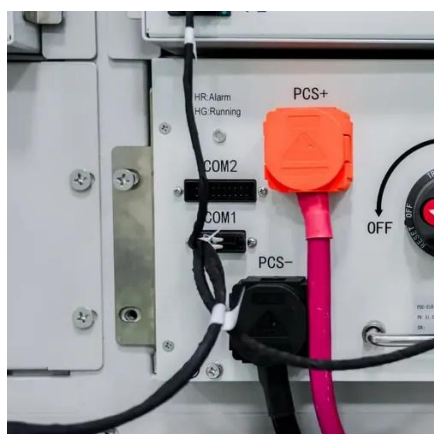

[How do inverters convert DC electricity to AC?](#)

Appliances that need DC but have to take power from AC outlets need an extra piece of equipment called a rectifier, typically built from electronic components called diodes, ...

What Does An Inverter Do? Complete Guide To Power Conversion

An inverter - the crucial component that bridges the gap between different types of electrical power. As an electrical engineer with over 15 years of experience in power systems, ...