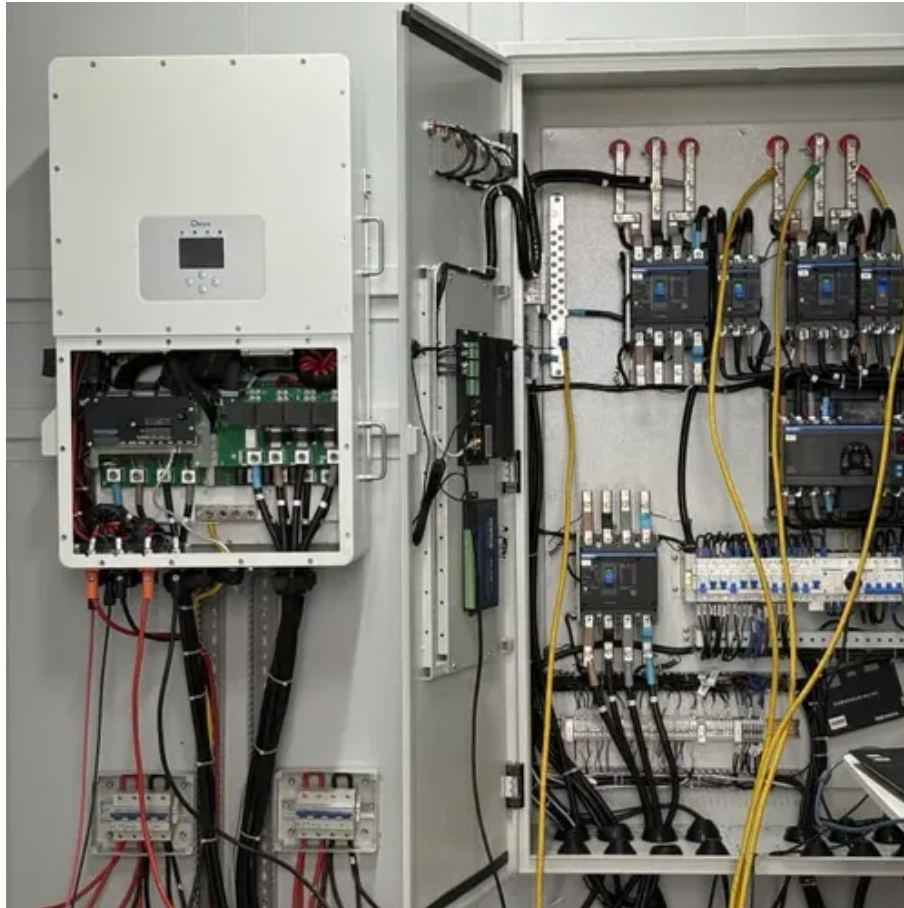

Inverter 22050hz