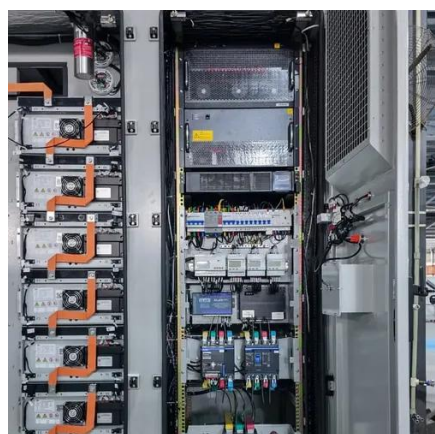

[12V-220V/230V Battery Inverter , 3000 Watt Pure Sine Wave](#)

The Leaptrend Sirius series 3000W 12V Pure Sine Wave Inverter is perfect for most off-grid systems, whether for a van, RVs, trucks, boats, yachts, coffee van inverter or any remote ...