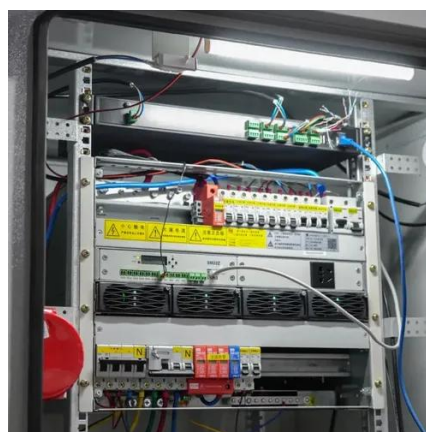

Inverter 12v To 220v

Portable Power Inverter 1000W/500W, 12V to AC 220V/230V Converter - Dual USB, Double C-Type, Double Universal Sockets, LCD Display, Accessory ...