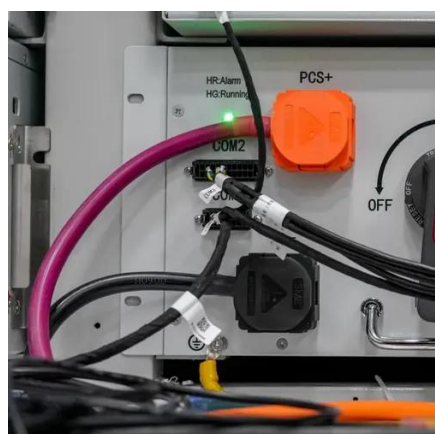

12v Inverter, 12v DC to 110v/220v AC Power Inverter , inverter

The modified sine wave inverter delivers 600-watt peak power and converts 12V DC from battery or car lighter to AC 110V or 220V household power. Come with a USB port, 12V to 110V ...

220V to 12V Converter

Find reliable 220v to 12v converters for various needs. Shop our selection of power inverters, perfect for home, car, or outdoor use. Pure sine wave ensure stable power.