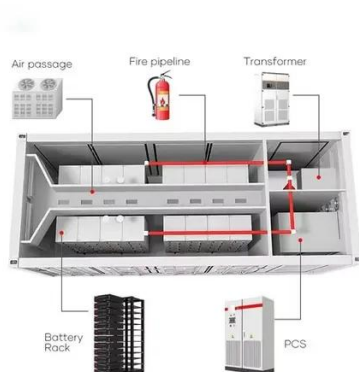

Inverter 220v36 volt