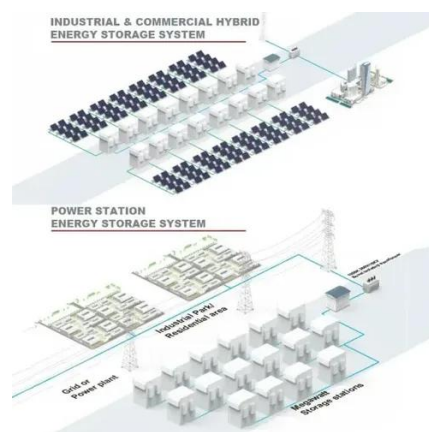

[12v 3000 Watt Pure Sine Wave Inverter , Renogy US](#)

Pure sine wave inverter not only powers your electronics but also safeguards their lifespan. Gone are the days of strange buzzing sounds and inefficient operation. With its quiet and high ...