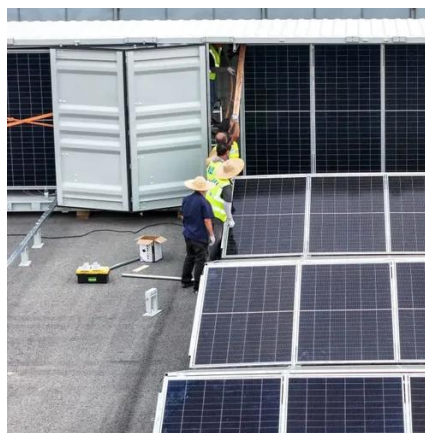

Best 3kva Inverter Comparison

?POWERFUL DC to AC CONVERTER?: This car power inverter delivers 3000W of continuous DC 12V to AC 110V 120V power and up to 6000W of peak surge power ...

[Rich Solar NOVA PURE 3000 Watt 12V Pure Sine Wave Inverter](#)

Optimized for 12 VDC system voltage, great addition to any off-grid solar power system. Offers high-quality waveform with little harmonic distortion. Overload protection for both DC input and ...