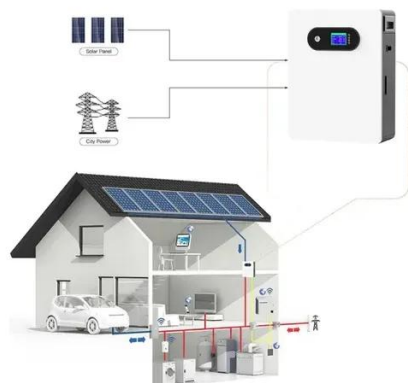

Inverter AC input voltage range

Inverter AC input voltage range

What Is an Inverter?

A power inverter is an electrical component that converts direct current (DC) to alternating current (AC). Inverters are an essential part of many electronic devices and ...

[Power Inverters: What Are They & How Do They Work?](#)

What is an Inverter? An inverter (or power inverter) is defined as a power electronics device that converts DC voltage into AC voltage. While DC power is common in ...

What Does An Inverter Do? Complete Guide To Power Conversion

An inverter - the crucial component that bridges the gap between different types of electrical power. As an electrical engineer with over 15

years of experience in power systems, ...

Power inverter buying guide

What is an inverter? A power inverter is a device that converts low-voltage DC (direct current) power from a battery to standard household AC (alternating current) power.