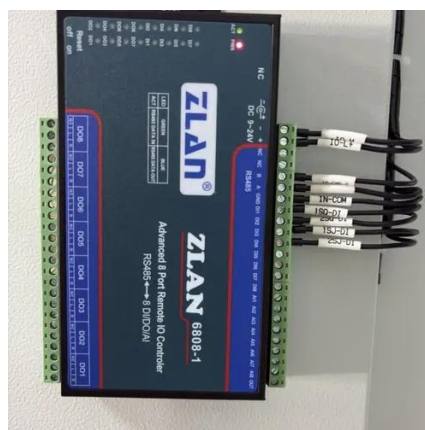

[Best Power Inverter For Outdoor Light [Updated: January 2026]](#)

Power inverters enhance outdoor lighting by allowing the use of solar or battery power, making them ideal for areas without access to electrical outlets. They support various ...