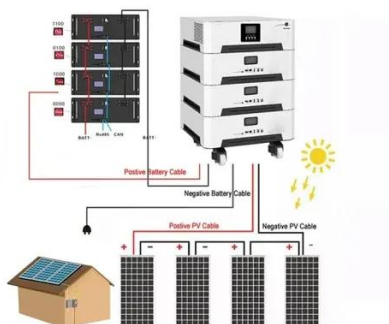

Amazon : 48v To 220v Inverter

PowMr 6200W Solar Inverter 48V DC to 220-230VAC, 6.2KW Off-Grid Hybrid Inverter with 120A MPPT Solar Charge Controller, Max PV Power 6500W Input, Work for 48V Lead Acid & ...

[CJC 6000W Power Inverter, 48V DC to 220V AC ...](#)

CJC 6000W Heavy Duty Power Inverter converts ...

How to Choose the Best Inverter 48V 220V for Your Power Needs

Learn what to look for when buying an inverter 48v 220v: key specs, types, safety tips, and real buyer insights to make a smart purchase.

[10.2KW 220Vac 48Vdc All In One Inverter Charger](#)

10.2KW pure sine wave inverter with up to 95% efficiency seamlessly converts 48V DC to 220V AC power and vice versa. Compatible with the grid, solar panels, and generators, it offers ...

[CJC 6000W Power Inverter, 48V DC to 220V AC Converter, ...](#)

CJC 6000W Heavy Duty Power Inverter converts 48V/24V DC to 220V AC with 3000W continuous output, 2 AC outlets, USB port, and 6 built-in safety protections.