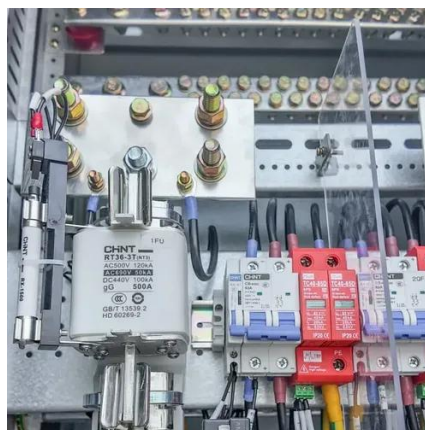

48v Inverter, 48v DC to 120v/220v AC Power Inverter , inverter

High quality yet low price 48V solar power inverter for sale in Inverter . The inverters convert 48 volt DC power to AC home power, available with 110V/120V or 220V/230V/240V for options.