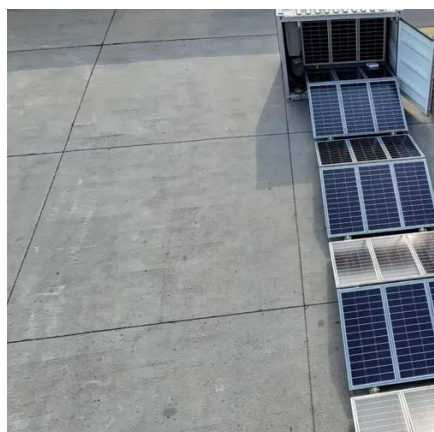

Fiji 5G solar container communication station Hybrid Energy ...

By harnessing the abundant Fijian sunshine, we aim to power our pristine Fijian paradise with clean renewable solar energy for generations to come, thereby reducing Fiji's reliance on ...