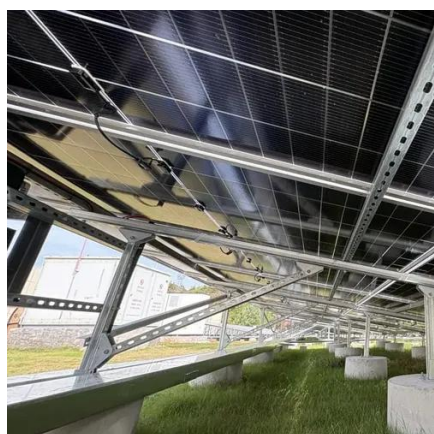

[KOTEN ENTERPRISES COMPANY, INCORPORATED](#)

It is built with 100% pure cold-rolled copper busbars to ensure better continuity and safety in continuous connections. It is available in 4 to 24 branches for both surface and flush ...