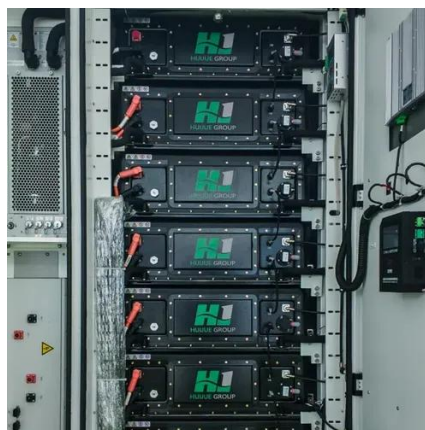

KSB

KSB (KSB) Safety Breaker is a MCB or MCCB that is enclosed in a flame retardant, impact-resistant plastic enclosure. It is used for indoor applications and is applicable for RCBO, plug ...