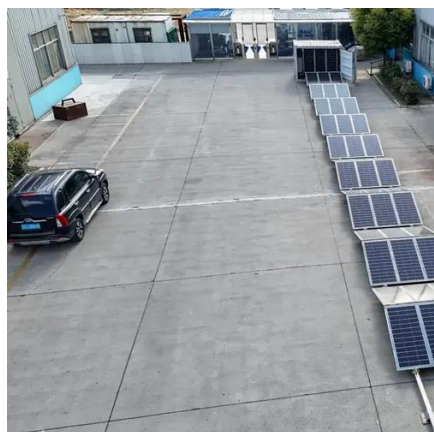

[KOTEN ENTERPRISES COMPANY, INCORPORATED](#)

It is built with 100% pure cold-rolled copper busbars to ensure better continuity and safety in continuous connections. It is available in 4 to 24 branches for both surface and flush ...