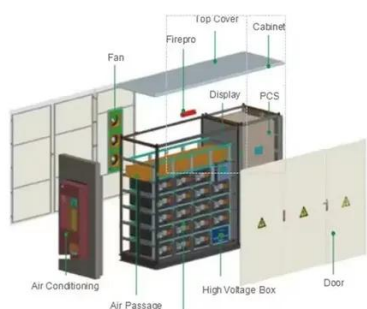

Museum

The mission of the Museum of Islamic Art (MIA) is to display, preserve and interpret Islamic artifacts, and to reach a maximum number of national and international visitors.