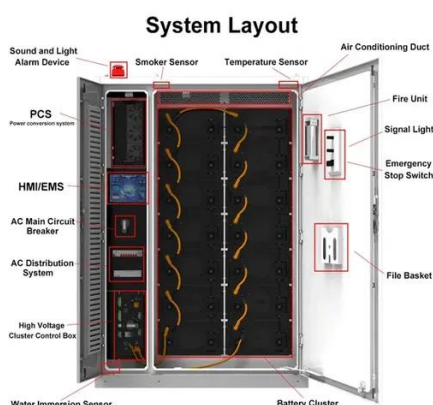

KOTEN SAFETY BREAKER 3P (KSB)

Protects the electrical circuit from damage caused by overload electricity or short circuit. Once it detects a problem it automatically trips and cuts off ...