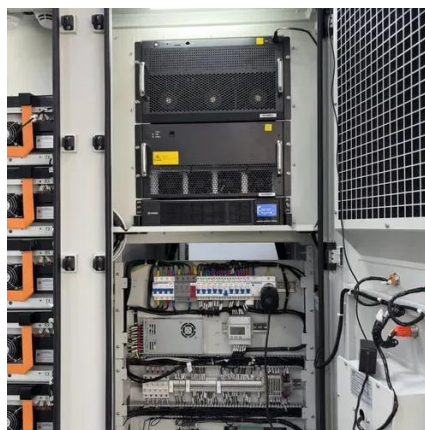

[Koten Enterprises Company Incorporated](#)

These fake products can put your safety at risk and do not meet the quality standards that Koten stands for. We invite you to visit our office for more information on how to identify genuine ...