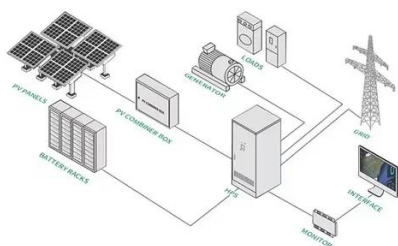

KSB-S

KSB-S Safety Breaker is a MCB or MCCB that is enclosed in a flame-retardant, impact-resistant plastic enclosure. It is used for indoor ...

Koten Safety Breaker

We offer a range of products including the Koten Safety Breaker, Relay Voltage Regulator, Solar Battery Storage, Mexican Electrical Outlet, and Wall Lights With Pull Cord.

KOTEN ENTERPRISES COMPANY, ...

It is built with 100% pure cold-rolled copper busbars to ensure better continuity and safety in continuous connections. It is available in 4 ...

Koten

Koten Circuit Breaker Plug In 15a / 20a / 30a/ 40a/ 60a/ 100a KOTEN KSB-S W/ UNIVERSAL OUTLET 15-20A 2P Koten Panel Board Box 2Pole Bolt On 2,4,6,8,10,12,14 Branches KOTEN ...