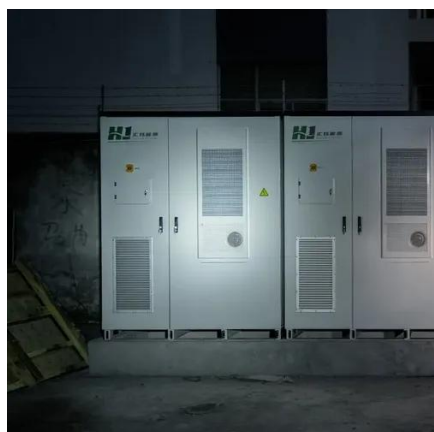

Products

It is made of gauge 16 powder-coated, oven-baked BI sheet with a bolted dead-front. It is built with 100% pure cold-rolled copper busbars to ensure better continuity and safety in continuous ...