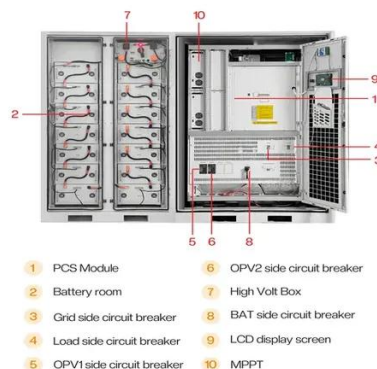

Large

Synonyms: large, big, great These adjectives mean being notably above the average in size or magnitude: a large sum of money; a big red barn; a great ocean liner.