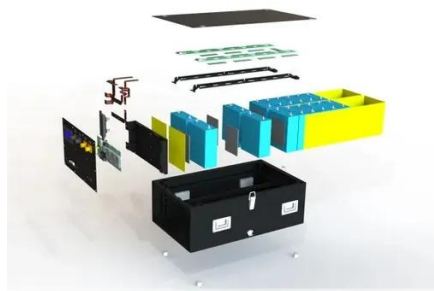

Large-scale solar energy project for solar container communication stations

✓ IP65/IP55 OUTDOOR CABINET

✓ IP54/55

✓ OUTDOOR ENERGY STORAGE
CABINET

✓ OUTDOOR MODULE CABINET

Large-scale solar energy project for solar container communication st