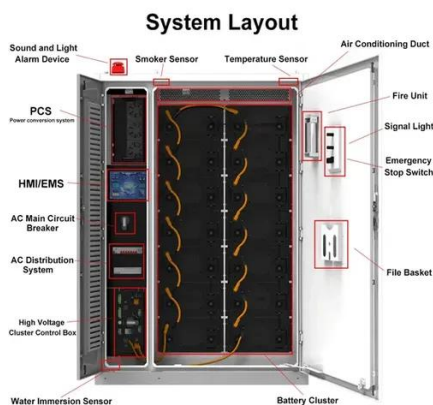

large, adj., adv., & n. meanings, etymology and more , Oxford ...

to live large: to live in a luxurious or extravagant manner; (hence) to be very successful, popular, or wealthy, esp. ostentatiously so. Now chiefly U.S. slang.