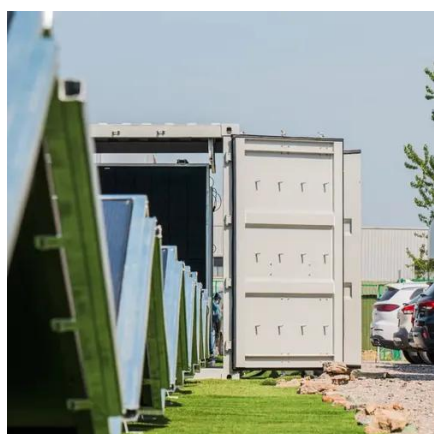

How is the development of solar glass roof

As barriers are systematically addressed, the proliferation of solar glass roofs will contribute significantly toward ecological resilience ...