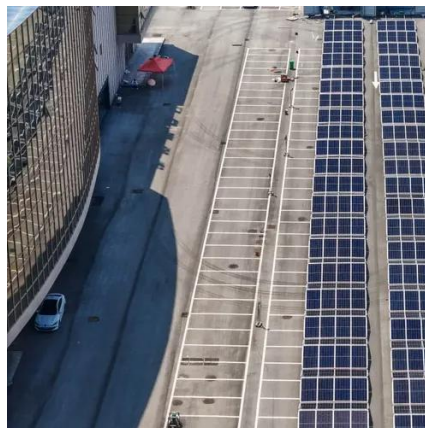

[Modern Glass Roof Solutions , CUBO Solar by Sunparadise](#)

The CUBO Solar uses high-quality glass-glass solar panels (380 Wp per panel) with an additional 60 Wp on the underside (bifacial). The exact yield depends on the location, orientation, and ...