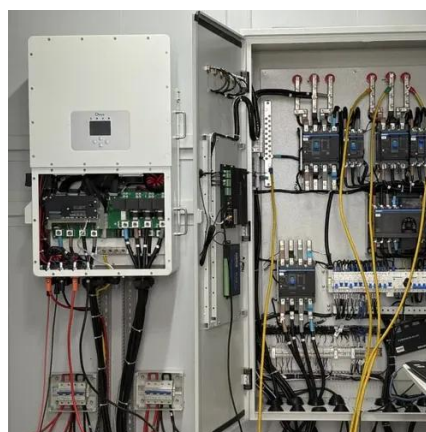

[New York State Battery Energy Storage System Guidebook](#)

The Battery Energy Storage System Guidebook contains information, tools, and step-by-step instructions to support local governments managing battery energy storage ...

[LOBAMBA ELECTRIC VEHICLE ENERGY STORAGE](#)

This report provides an initial insight into various energy storage technologies, continuing with an in-depth techno-economic analysis of the most suitable technologies for Finnish conditions, ...