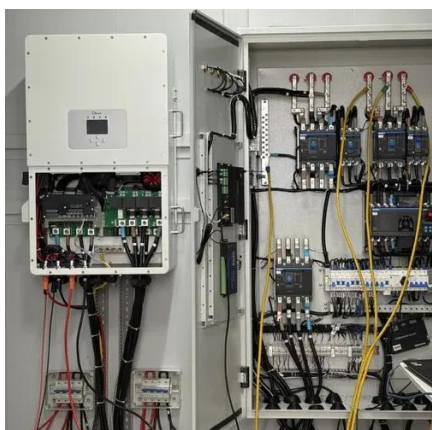

[Containerized Battery Energy Storage System (BESS): 2024 Guide](#)

Discover the benefits and features of Containerized Battery Energy Storage Systems (BESS). Learn how these solutions provide