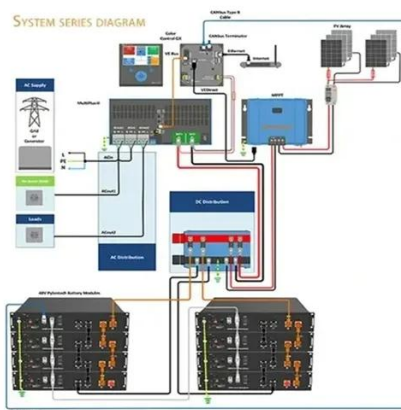

200Amp Molded Case Circuit Breaker MCCB 2 Poles Thailand

Shop 200Amp Molded Case Circuit Breaker MCCB 2 Poles DC500V Battery Disconnect Switch, PV Circuit Breaker or Main Power for Boat, Solar, UPS and Battery online at a best price in ...