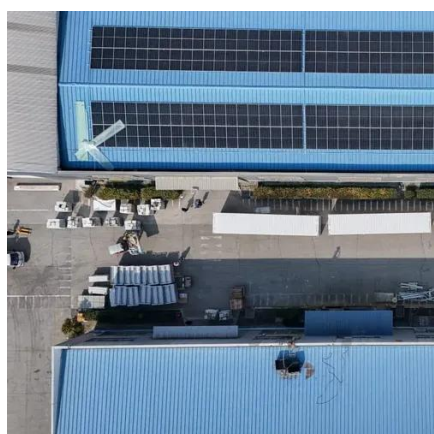

Manama Photovoltaic Power Generation and Energy Storage ...

Manama's photovoltaic potential meets its perfect match in modern energy storage. From slashing energy bills to supporting national sustainability goals, solar+storage systems deliver ...

Manama energy storage container house

Since a standard high cube shipping container is typically 20 feet by 8 feet or 40 feet by 8 feet, shipping container homes have a minimum 160 or 320 square foot floor plan to work with, ...

Manama energy storage container

Manama energy storage container With a GivEnergy battery storage container, you can house your critical battery assets neatly, securely, and with flexibility.

Manama photovoltaic energy storage project