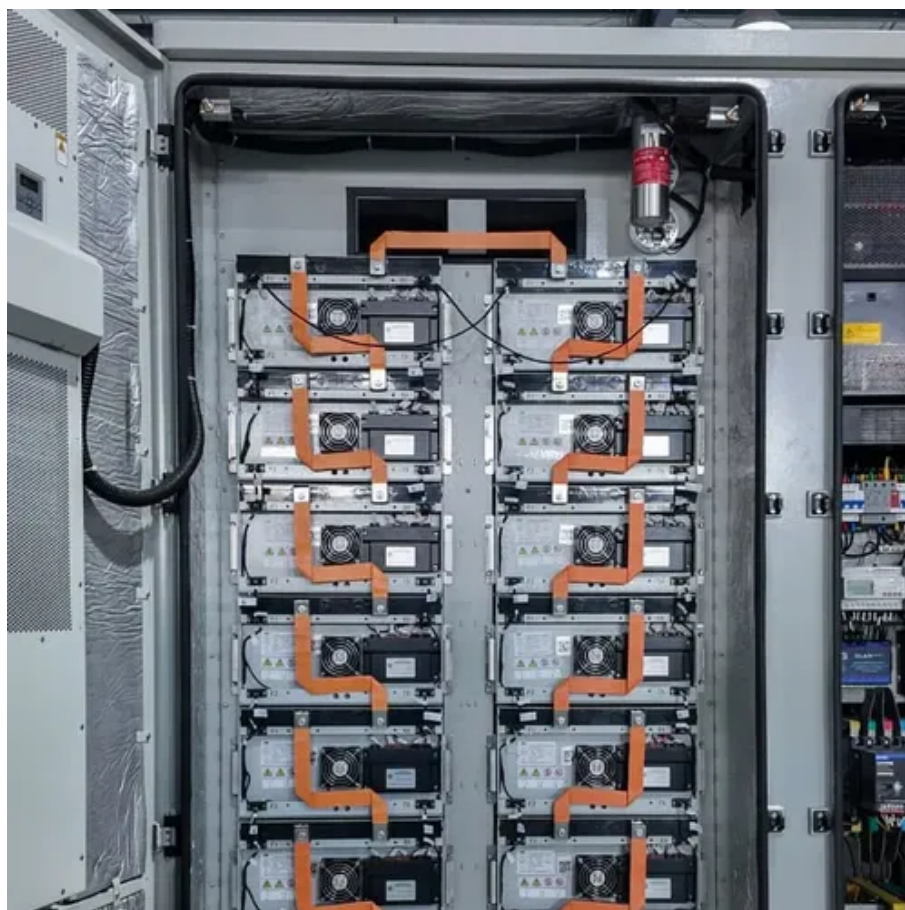

Marshall Islands LiFePO4 Battery Pack

Overview

What is a LiFePO4 battery pack?

The actual size and shape of a LiFePO4 battery packs can vary based on the equipment expected to power. One of the most common forms these batteries take is that of large blue brick, connecting to the object they provide energy to with a small cord.

Are LiFePO4 batteries good for emergency lighting?

Emergency lighting - In buildings that utilize emergency lighting systems for situations like blackouts, it's not uncommon to find LiFePO4 batteries as the power source. The fact they pack so much punch in such a small form while not relying on an electrical grid for energy makes them a good option for all kinds of emergency supplies.