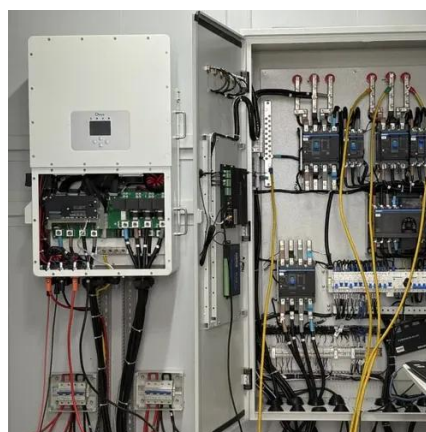

[5G Base Station Power Supply with Battery & DC Distribution](#)

This 5G base station power supply system integrates battery backup, DC power distribution, and advanced control modules to ensure reliable energy support for critical telecom infrastructure.

COMMUNICATION BASE STATION POWER MANAGEMENT AND DISTRIBUTION CABINET

The base station power cabinet is a key equipment ensuring continuous power supply to base station

devices, with LLVD (Load Low Voltage Disconnect) and BLVD (Battery Low Voltage ...

Pole-type base station energy cabinet

With intelligent power-off function, remote control of each branch output on-off function; Photovoltaic, wind power generation, inverter output, 12V output, etc. can be configured ...

Base Station Energy Cabinet

The Base Station Energy Cabinet is a fully enclosed, weather-resistant telecom energy cabinet designed to provide reliable power distribution and battery backup for outdoor communication ...