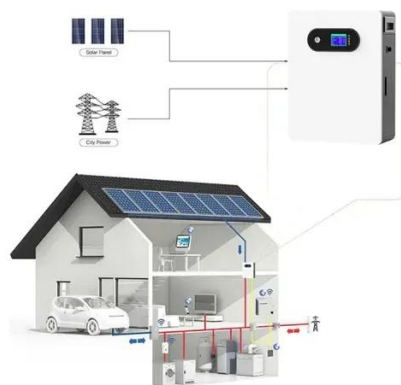

Mobile app

The administrator of your Moodle site must enable mobile access as follows: In Administration > Site administration > Plugins > Web services > Mobile tick the 'Enable web ...

Moodle Mobile

Moodle Mobile offers offline contents, camera & audio features and Push notifications connected to the user messaging preferences. You can use Moodle Mobile app in ...

Moodle app plans

Our mobile application is absolutely free for end users, including students and teachers. They have unrestricted access to all the features they need to access courses, at no ...