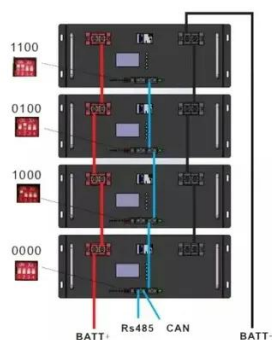

Mobile Energy Storage Container with Grid Connection for Mountainous Areas

Mobile Energy Storage Container with Grid Connection for Mountaino

Moodle Workplace App Configuration

The format it string identifier, custom string, language code. Mobile appearance To modify the app's look and feel, go to Site administration > Mobile app > Mobile appearance. ...