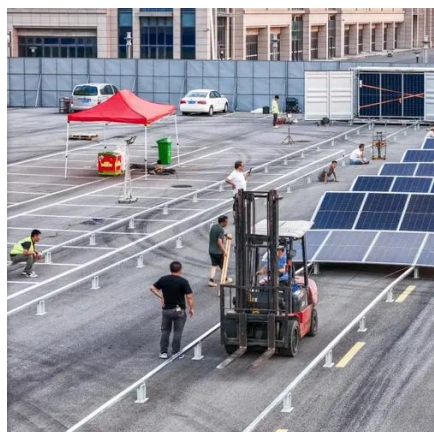

Roadside Rescue Solutions-LiFe-Younger:Energy Storage System and Mobile

Traditional rescue relies on towing, which is time-consuming and inefficient. A mobile energy storage system provides immediate DC fast charging at the point of need, ...

Topband Mobile Energy Storage Rescue Vehicle - Portable Power ...

From highway rapid charging to rural mobile rescue, our backup power station and portable power station solutions have safeguarded EV drivers across 20+ provinces and municipalities.

Roadside Rescue Solutions-LiFe ...

Traditional rescue relies on towing, which is time-consuming and inefficient. A mobile energy storage system provides immediate DC ...