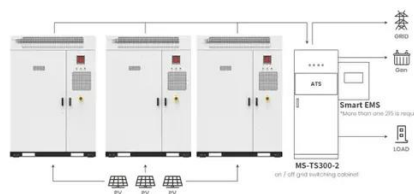

American Renewable Energy Company® , RESCUE MPS(TM) + RESCUE Roadside(TM)

RESCUE Roadside(TM) is the nation's first and only EV-exclusive roadside assistance program. Offering 24/7 support, EV charging, tire replacement, and more!

Application scenarios of energy storage battery products