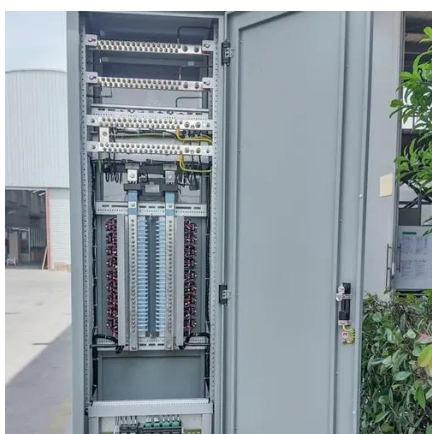

[Amazon : Ham Radio Base Station: Electronics](#)

Check each product page for other buying options. Online shopping from a great selection at Electronics Store.

MXPW115

Waterproof and dustproof when closed, this rugged system houses the Midland radio, microphone, and antenna. Providing a grab and go solution for emergencies or events, as well ...

KS1 - High Power Base Station Kit

Each kit contains all necessary components for immediate use, including: battery, cables, antenna, antenna mast, tripod and carrying bags. Custom variations of the High Power Base ...