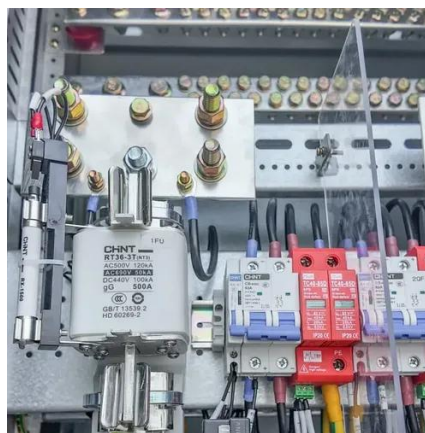

Base Camp and Pit Communications

Discover premium base camp communication solutions for offroad racing and pit crews. Our reliable radio systems ensure crystal-clear transmission across vast distances with powerful ...