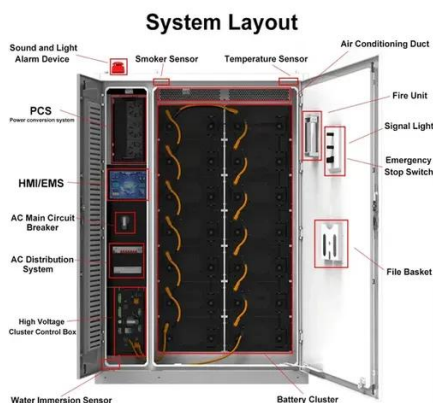

Centrale Electrice Portabile , Ecoflow Moldova

The innovative EcoFlow products are portable charging stations with an output power of 220V that can be recharged from any solar panel or 220V outlet. They can be used in a wide range of ...