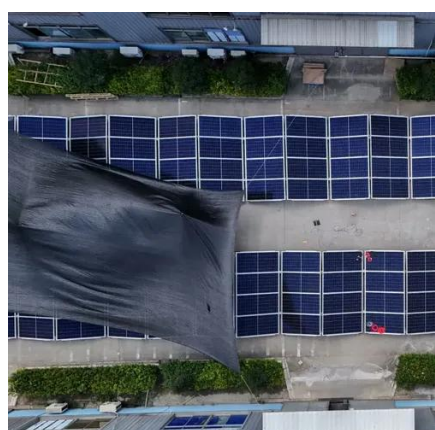

Moldova portable energy storage power supply

Moldova portable energy storage power supply

Mobile Energy Storage Solutions in Balti Moldova Powering a ...

This article explores how mobile energy storage systems are transforming industries like renewable energy integration, emergency power supply, and industrial operations - while ...

Moldova Energy Storage Power Station Project

The project uses advanced energy storage technology to build an efficient and reliable storage system, integrated with local renewable energy generation and the traditional grid.