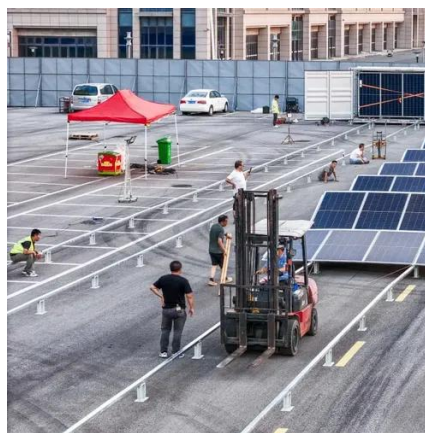

Energy Storage Solutions for Moldova: Unlocking Reliable and

As Moldova accelerates its renewable transition, energy storage systems will transform from "optional" to "essential" infrastructure. The question isn't whether to adopt storage solutions - ...