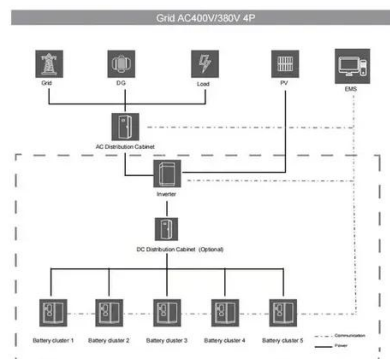

Adjustable Reptile Heat Mat With Temperature Control Various ...

Introducing our Adjustable Temperature Reptile Heating Mat. Designed to provide comfort and warmth for your reptiles and amphibians, this heat mat is a must-have accessory for pet owners.